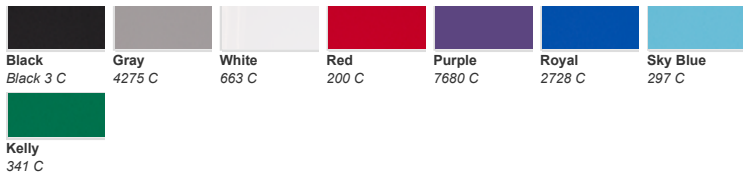

CAD-CUT® ReflectPRO Heat Transfer Vinyl

Silicone Dye-Block™ Heat Transfer Vinyl