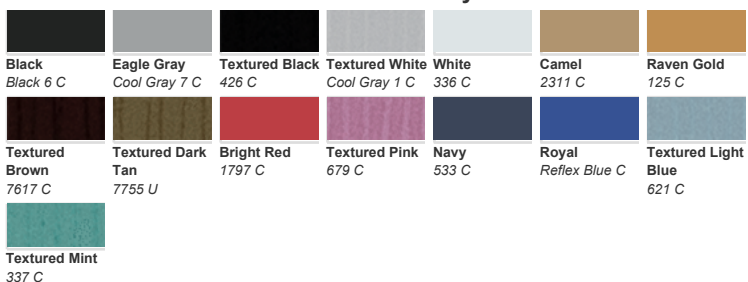

CAD-CUT® Soft Foam Heat Transfer Vinyl