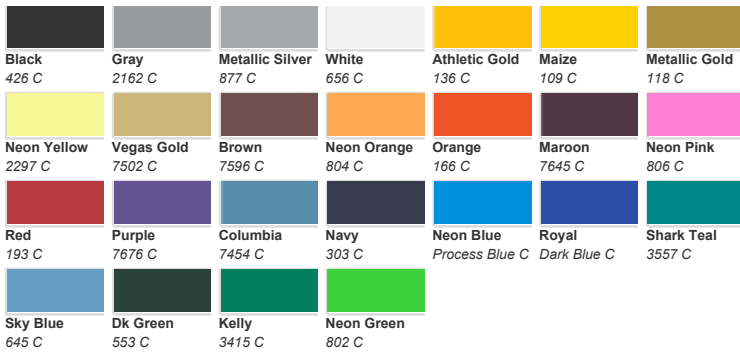

CAD-CUT® SportFilm Lite™ Heat Transfer Vinyl